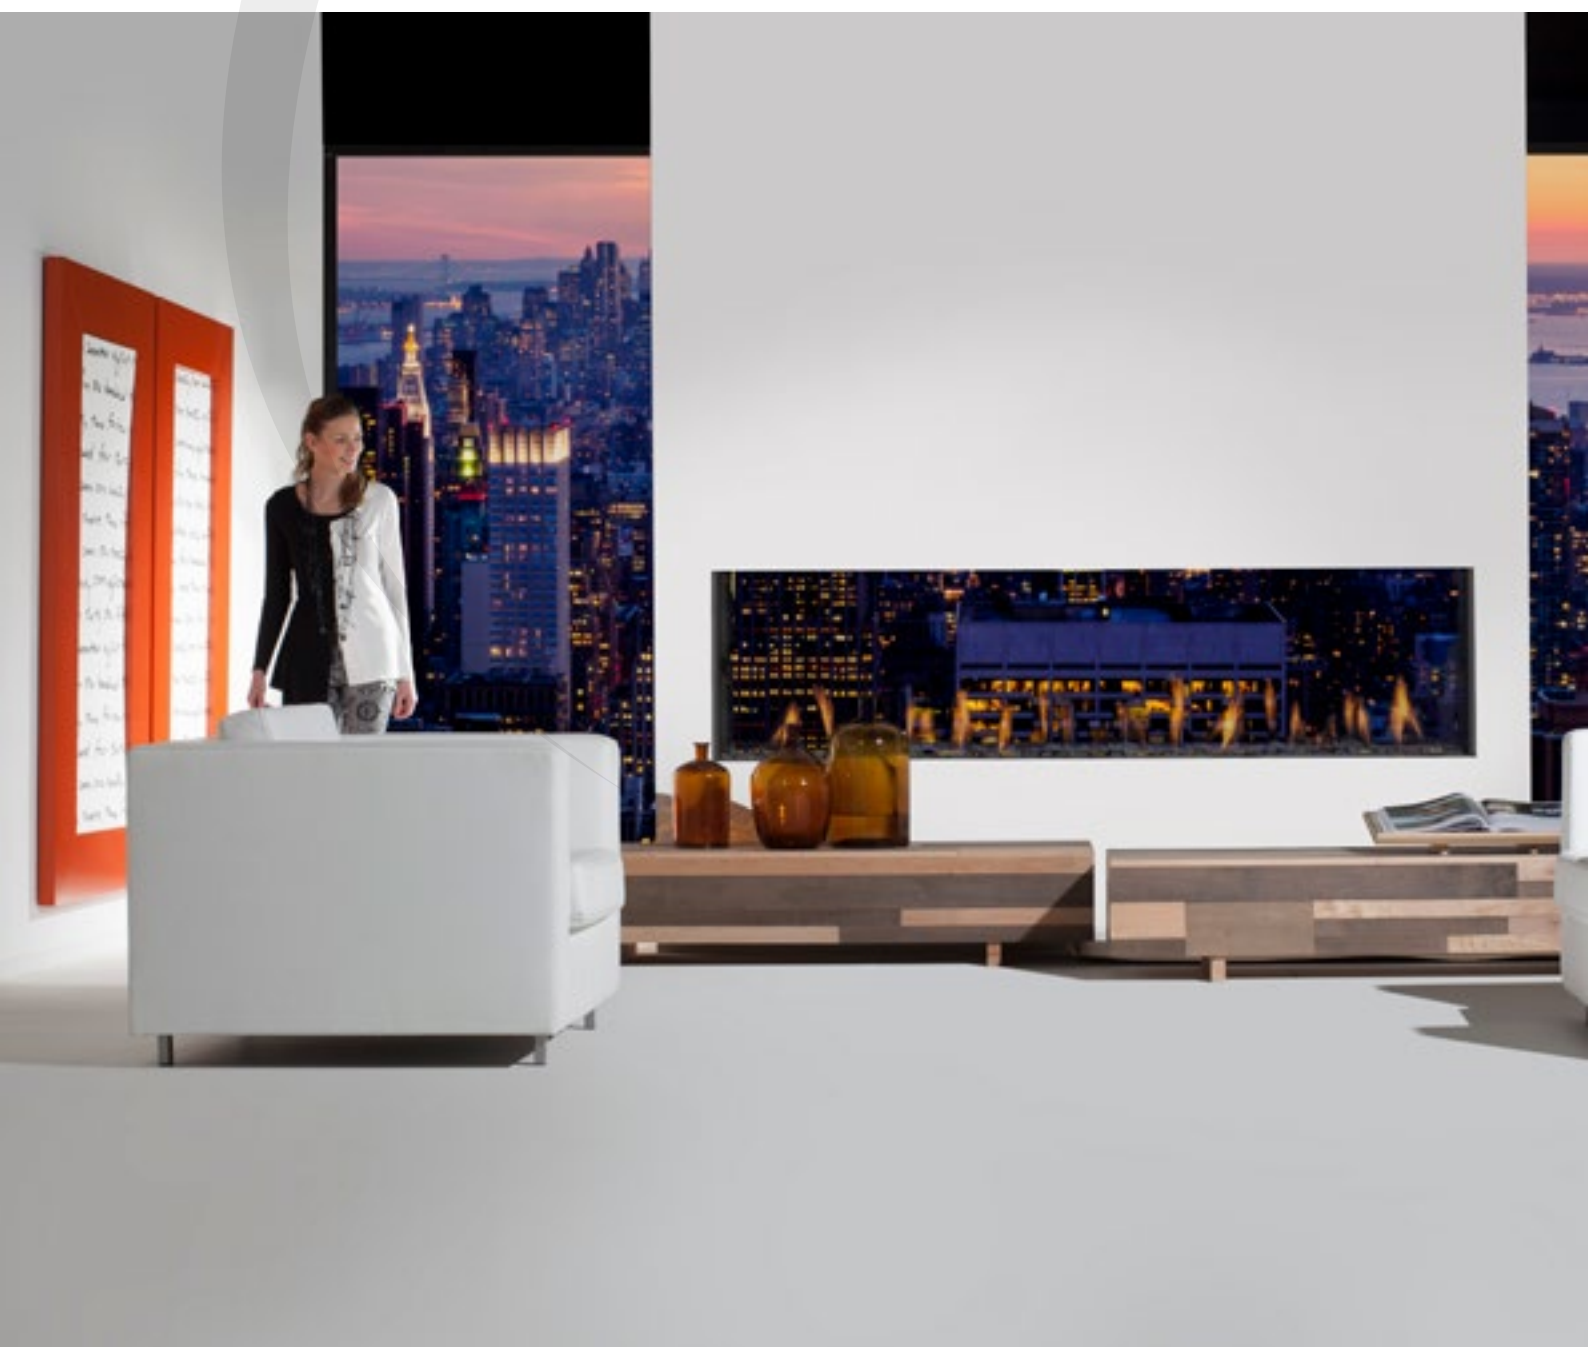

TENORE 240H