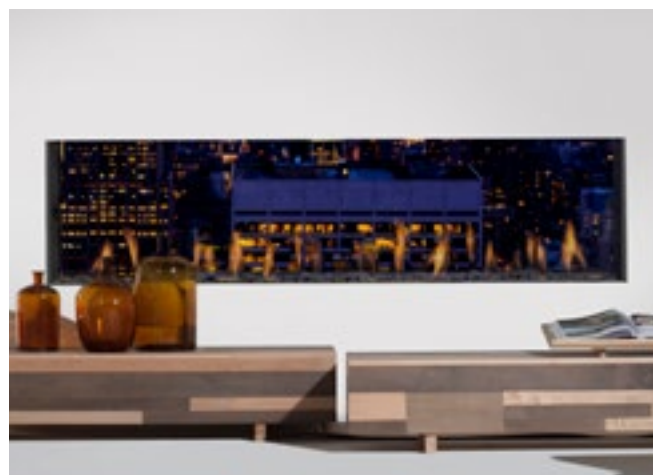

GREY STONES