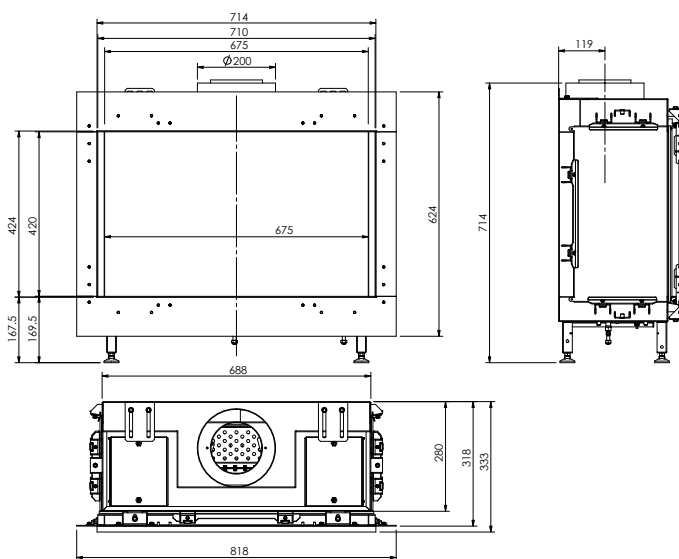

Single burner

Natural gas G25 (min - max): 2,4 - 7,3 kW

Natural gas G20 (min - max): 2,6 - 7,6 kW

Propane G31 (min - max): 2,3 - 6,8 kW

Return: 84%

Black steel: Standard
Black glass: Optional
Roof tile motif: -

E-Save: Standard
ProControl: Optional
Powerfan: Optional
AR-glass: Optional

B