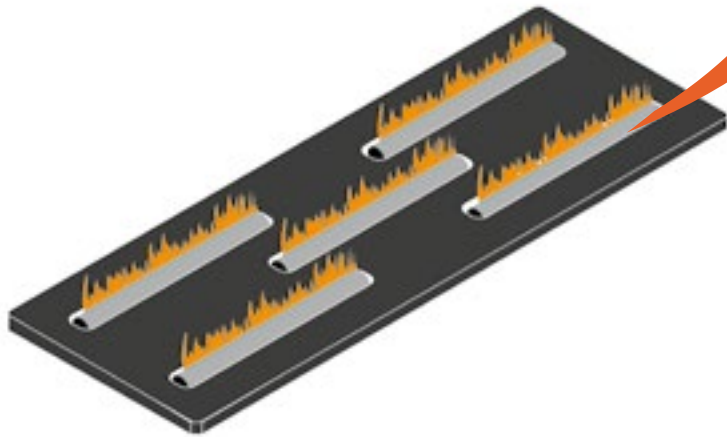

## SINGLE BURNER

The single burner allows for a minimum installation depth of the fireplace and contributes to low consumption. Despite its modest appearance, it has a surprisingly big effect: full, lively flames with a realistic fireplace experience as a result.

## DOUBLE BURNER

The double burner guarantees a beautiful fire experience because the fire is spread over the full depth of the fireplace. In addition, you can easily switch off one of the burners for optimum control of the heat and the flame picture.