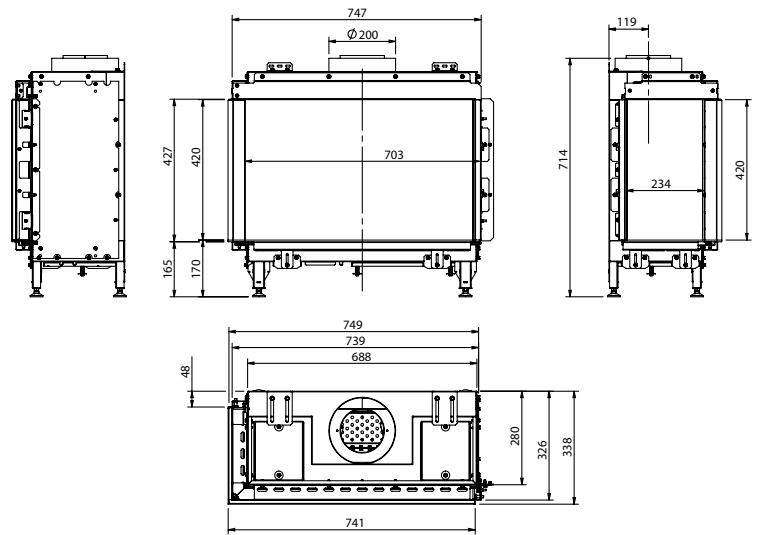

Single burner

Natural gas G25 (min-max): 2,4 - 7,3 kW

Natural gas G20 (min-max): 2,6 - 7,6 kW

Propane G31 (min-max): 2,3 - 6,8 kW

Return: 84%

Black steel: Standard
Black glass: Optional
Roof tile motif: -

E-Save: Standard
ProControl: Optional
Powerfan: Optional
AR-glass: Optional

B