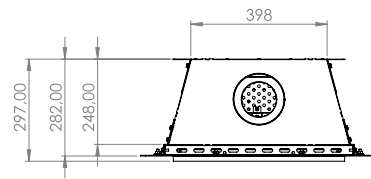

Single burner

Natural gas G25 (min - max): 2,0 - 6,0 kW

Natural gas G20 (min - max): 2,1 - 6,1 kW

Propane G31 (min - max): 1,8 - 5,3 kW

Return: 83%

Black steel: Standard
Black glass: Optional
Roof tile motif: -

E-Save: Standard
ProControl: Optional
Powerfan: Optional
AR-glass: Optional

B