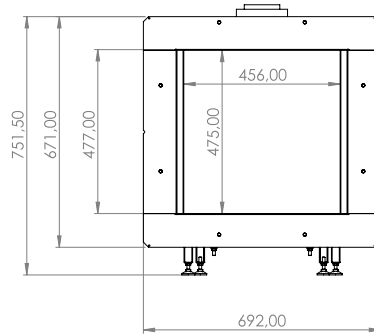

Single burner

Natural gas G25 (min - max): 2,0 - 6,0 kW

Natural gas G20 (min - max): 2,1 - 6,1 kW

Propane G31 (min - max): 1,8 - 5,3 kW

Return: 83%

Black steel: Standard
Black glass: Optional
Roof tile motif: -

E-Save: Standard
ProControl: Optional
Powerfan: Optional
AR-glass: Optional

B