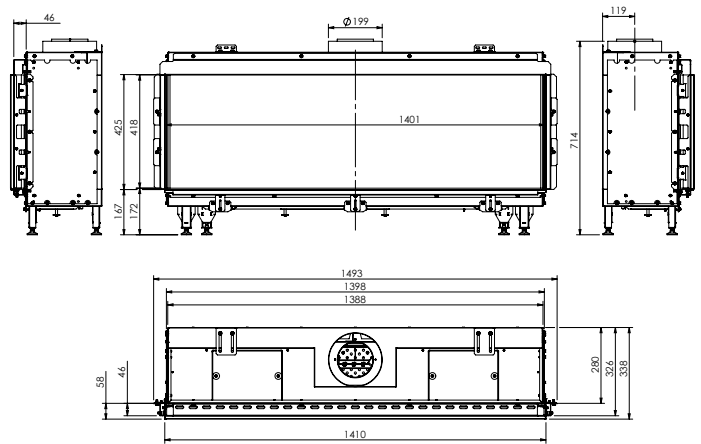

Quad burner

Natural gas G25 (min-max): 2,2 - 12,9 kW

Natural gas G20 (min-max): 2,2 - 12,9 kW

Propane G31 (min-max): 2,2 - 13,3 kW

Return: 90%

Black steel: Standard

Black glass: Optional

Roof tile motif: -

E-Save: Standard

ProControl: Optional

Powerfan: Optional

AR-glass: Optional