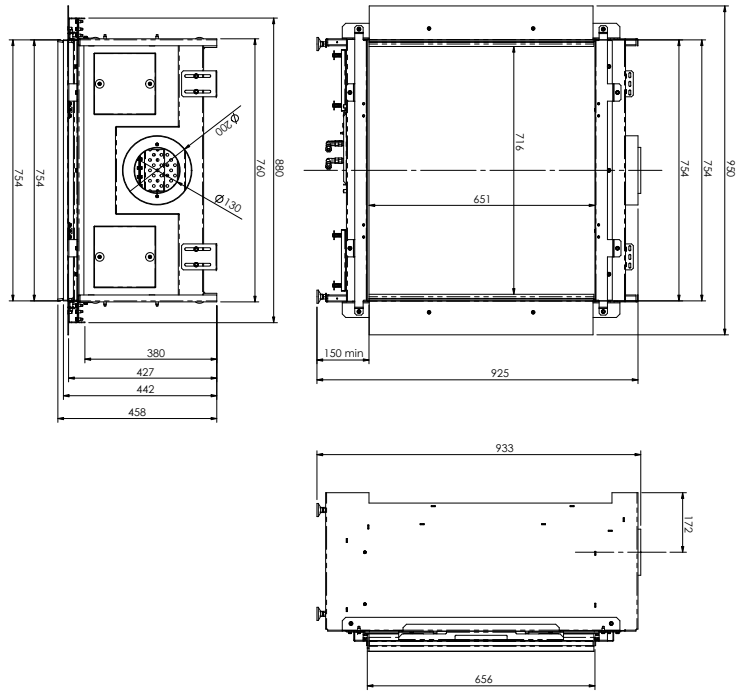

Double burner

Natural gas G25 (min - max): 3,3 - 10 kW

Natural gas G20 (min - max): 3,6 - 10,8 kW

Propane G31 (min - max): 3,6 - 10,7 kW

Return: 89%

Black steel: Standard
Black glass: Optional
Roof tile motif: Optional

E-Save: Standard
ProControl: Optional
Powerfan: Optional
AR-glass: Standard

A