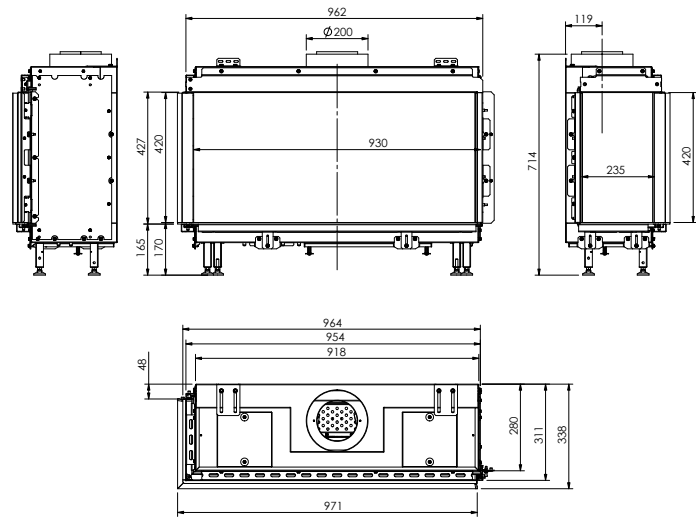

Single burner

Natural gas G25 (min-max): 2,9 - 8,7 kW

Natural gas G20 (min-max): 3,2 - 9,7 kW

Propane G31 (min-max): 2,2 - 6,5 kW

Return: 83%

Black steel: Standard

Black glass: Optional

Roof tile motif: -

E-Save: Standard

ProControl: Optional

Powerfan: Optional

AR-glass: Optional

B