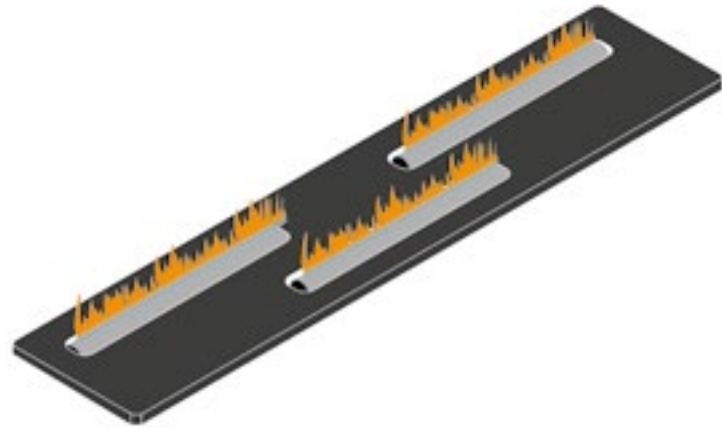

MULTI BURNER

With no less than three burners, you benefit from even more beautiful and intense flames. You can switch off the burners left and right. This way you regulate the flame picture and the heat yourself.