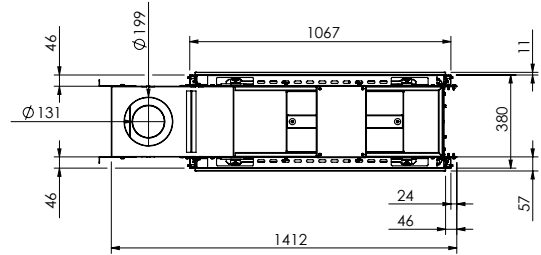

Double burner

Natural gas G25 (min-max): 4,6 - 13,7 kW

Natural gas G20 (min-max): 4,3 - 13,0 kW

Propane G31 (min-max): 4,3 - 12,8 kW

Return: 89%

Black steel: Standard

Black glass: Optional

Roof tile motif: -

E-Save: Standard

ProControl: Optional

Powerfan: Optional

AR-glass: Optional