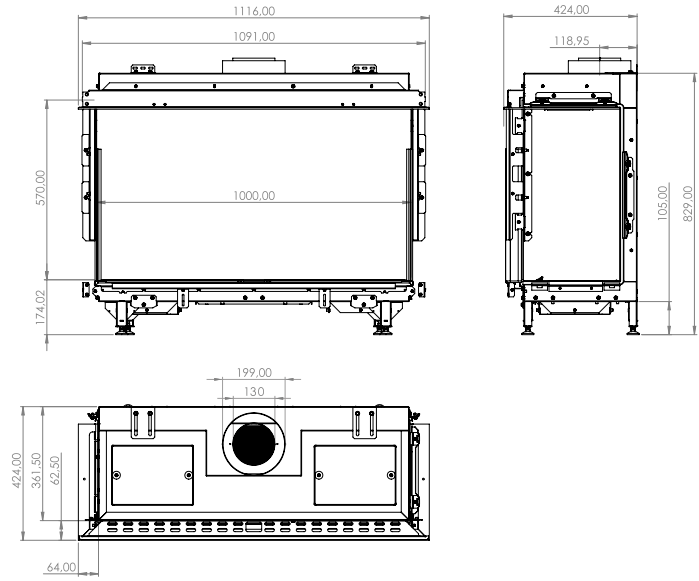

Real flame burner

Natural gas G25 (min-max): 2,9 - 11,7 kW

Natural gas G20 (min-max): 2,7 - 10,9 kW

Propane G31 (min-max): 2,9 - 11,5 kW

Return: 89%

Black steel: Standard

Black glass: Optional

Roof tile motif: -

E-Save: Standard

ProControl: Optional

Powerfan: Optional

AR-glass: Optional