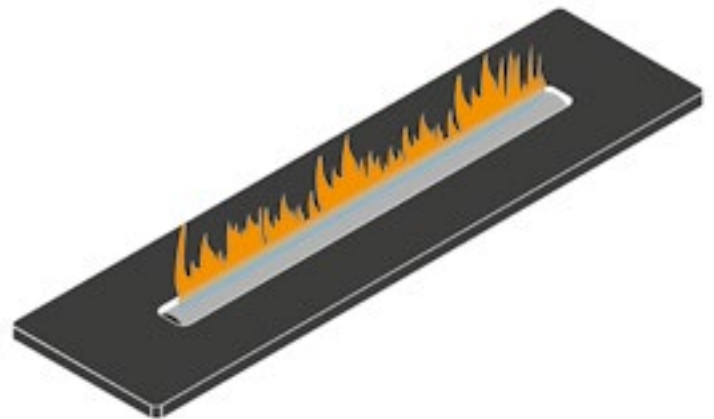

## SINGLE BURNER

The single burner allows for a minimum installation depth of the fireplace and contributes to low consumption. Despite its modest appearance, it has a surprisingly big effect: full, lively flames with a realistic fireplace experience as a result.