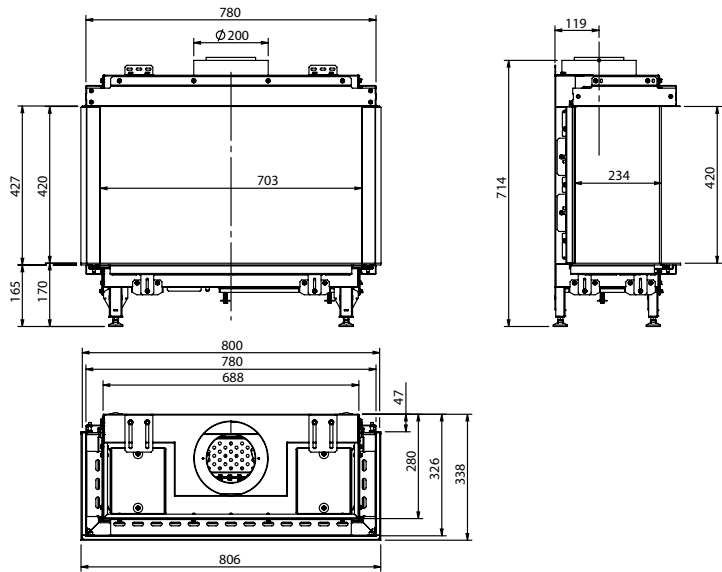

Real flame burner

Natural gas G25 (min-max): 2,9 - 8,7 kW

Natural gas G20 (min-max): 2,6 - 7,6 kW

Propane G31 (min-max): 2,0 - 5,9 kW

Return: 88%

Black steel: Standard
Black glass: Optional
Roof tile motif: -

E-Save: Standard
ProControl: Optional
Powerfan: Optional
AR-glass: Optional