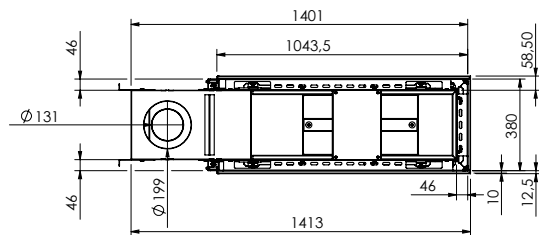

Double burner

Natural gas G25 (min-max): 4,6 - 13,7 kW

Natural gas G20 (min-max): 4,3 - 13,0 kW

Propane G31 (min-max): 4,3 - 12,8 kW

Return: 89%

Black steel: Standard
Black glass: Optional
Roof tile motif: -

E-Save: Standard
ProControl: Optional
Powerfan: Optional
AR-glass: Optional