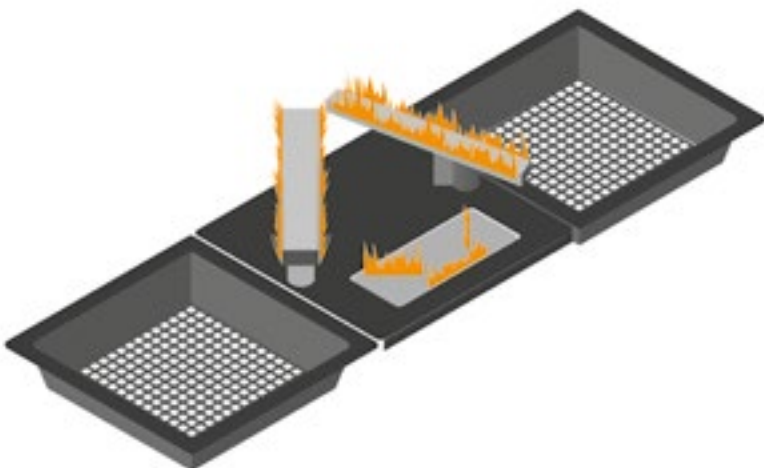

REAL FLAME BURNER

With the Real Flame burner you are assured of an extremely realistic fire image. The special LED lighting effect on the fire surface provides a natural look. The flames, in combination with the realistic logs, create an utterly realist wood fire look.