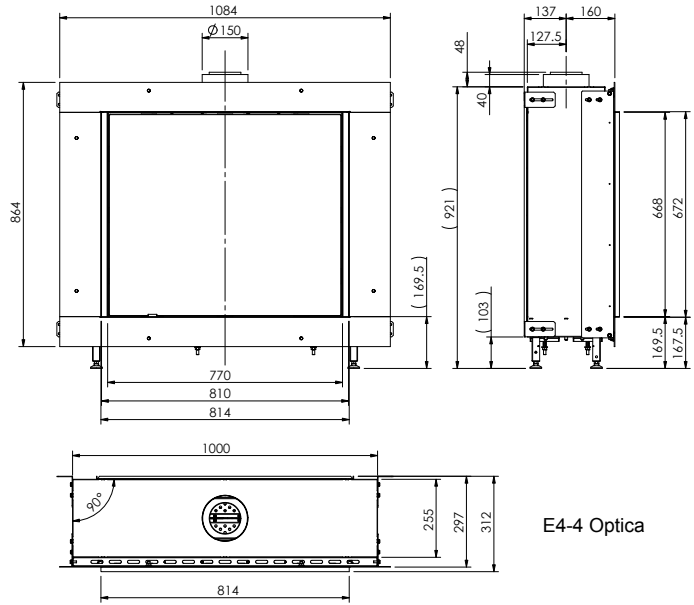

E4-4 Optica

Single burner

Natural gas G25 (min-max): 2,9 - 8,7 kW

Natural gas G20 (min-max): 3,2 - 9,7 kW

Propane G31 (min-max): 2,6 - 7,8 kW

Return: 80%

Black steel: Standard

Black glass: Optional

Roof tile motif: -

E-Save: Standard

ProControl: Optional

Powerfan: Optional

AR-glass: Optional

B