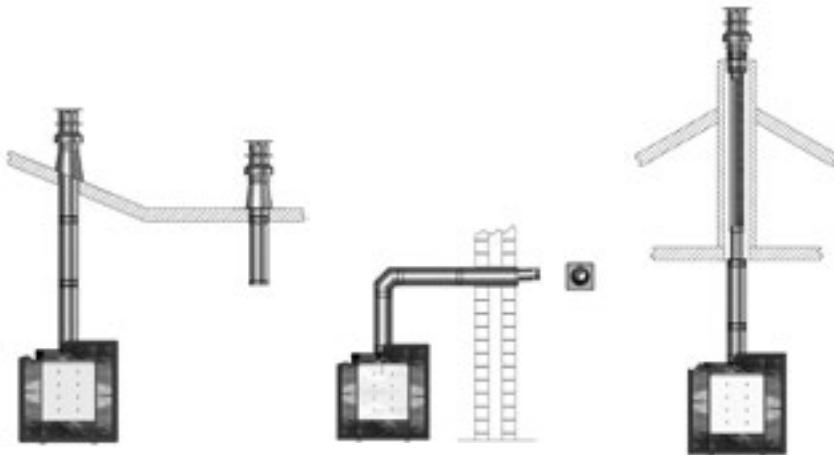

DISCOVER THE ADVANTAGES OF OUR CLOSED SYSTEM

The gas fireplaces from Element4 work with a closed system. This means that the fireplace is not open to the room, but is completely enclosed. The fresh air and the flue gases run through the same, double-walled pipe that is connected to the outside air. What is the big advantage of a closed system? The flames are always behind the glass. This is safer and ensures heat retention in the balanced Flued system, with a higher convection heat and pleasantly warm room as a result. In addition, the supplied cold outside air is already preheated by the double-walled pipe. This ensures a greater return on your gas fireplace.