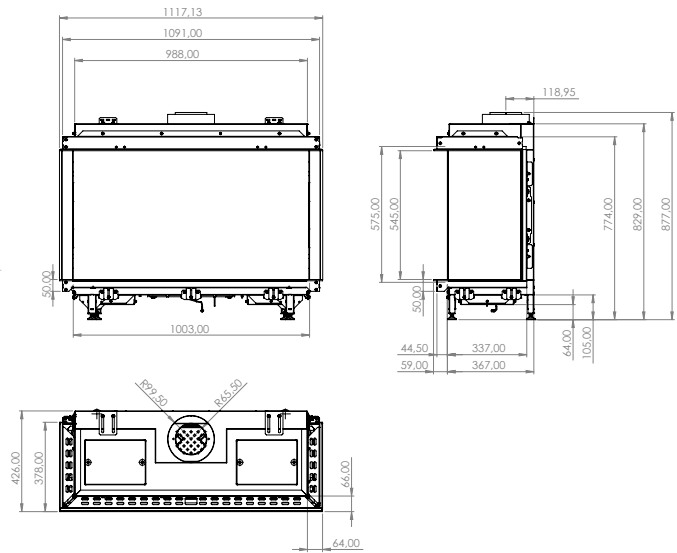

Real flame burner

Natural gas G25 (min-max): 2,9 - 11,7 kW

Natural gas G20 (min-max): 2,7 - 10,9 kW

Propane G31 (min-max): 2,9 - 11,5 kW

Return: 89%

Black steel: Standard

Black glass: Optional

Roof tile motif: -

E-Save: Standard

ProControl: Optional

Powerfan: Optional

AR-glass: Optional

A