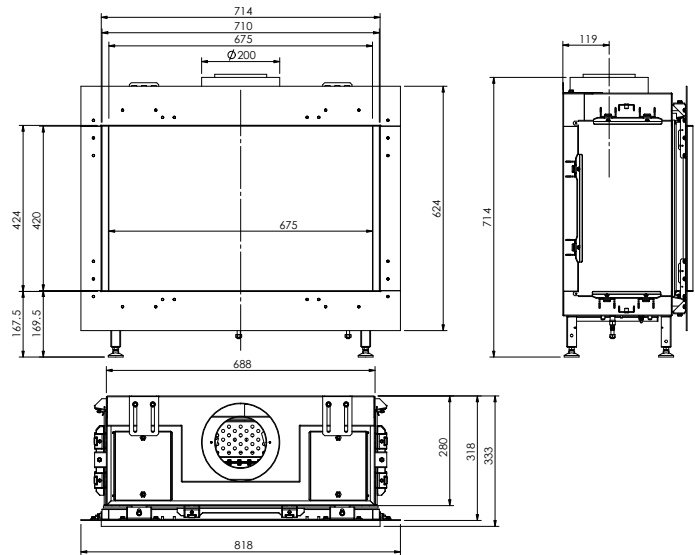

Real flame burner

Natural gas G25 (min-max): 2,9 - 8,7 kW

Natural gas G20 (min-max): 2,6 - 7,6 kW

Propane G31 (min-max): 2,0 - 5,9 kW

Return: 88%

Black steel Standard

Black glass: Optional

Roof tile motif: -

E-Save: Standard

ProControl: Optional

Powerfan: Optional

AR-glass: Optional