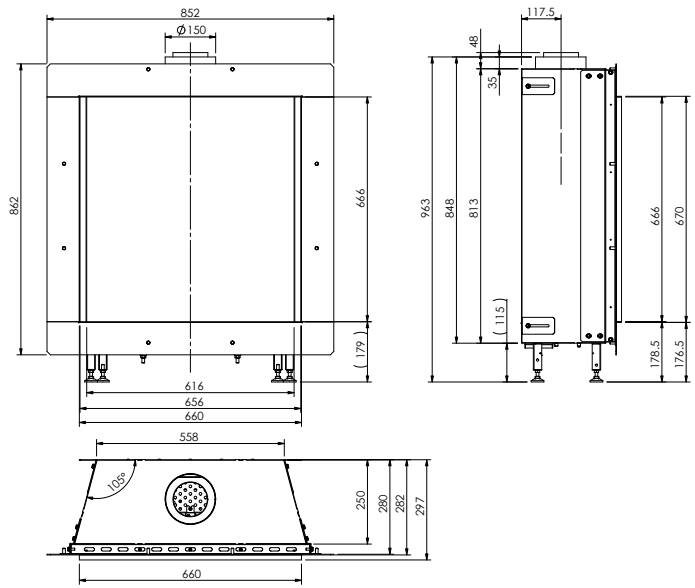

Single burner

Natural gas G25 (min - max): 2,4 - 7,3 kW

Natural gas G20 (min - max): 2,9 - 7,9 kW

Propane G31 (min - max): 2,0 - 5,9 kW

Return: 83%

Black steel: Standard

Black glass: Optional

Roof tile motif: -

E-Save: Standard

ProControl: Optional

Powerfan: Optional

AR-glass: Optional

B